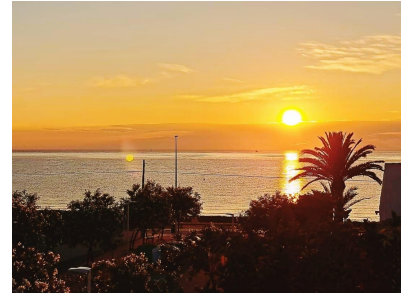

SKY BLUE
PROPERTIES

REF: DPR3478

2 Bedrooms

2 Bathrooms

Pool: Yes

€1,900 / M

Description

Duplex penthouse on the beachfront with excellent frontal sea views, carefully decorated in a Mediterranean style in which white and beige colours predominate with the blue of the sea in the background, natural elements such as wood and rattan fibre and porcelain flooring in large format, with warm lighting that invites you to relax while enjoying the wonderful sea views, recently refurbished, all brand new.

On the lower floor of 65 m2 plus a terrace of 25 m2 with frontal sea views, is located the living - dining room equipped with a ... (enquire for further details)